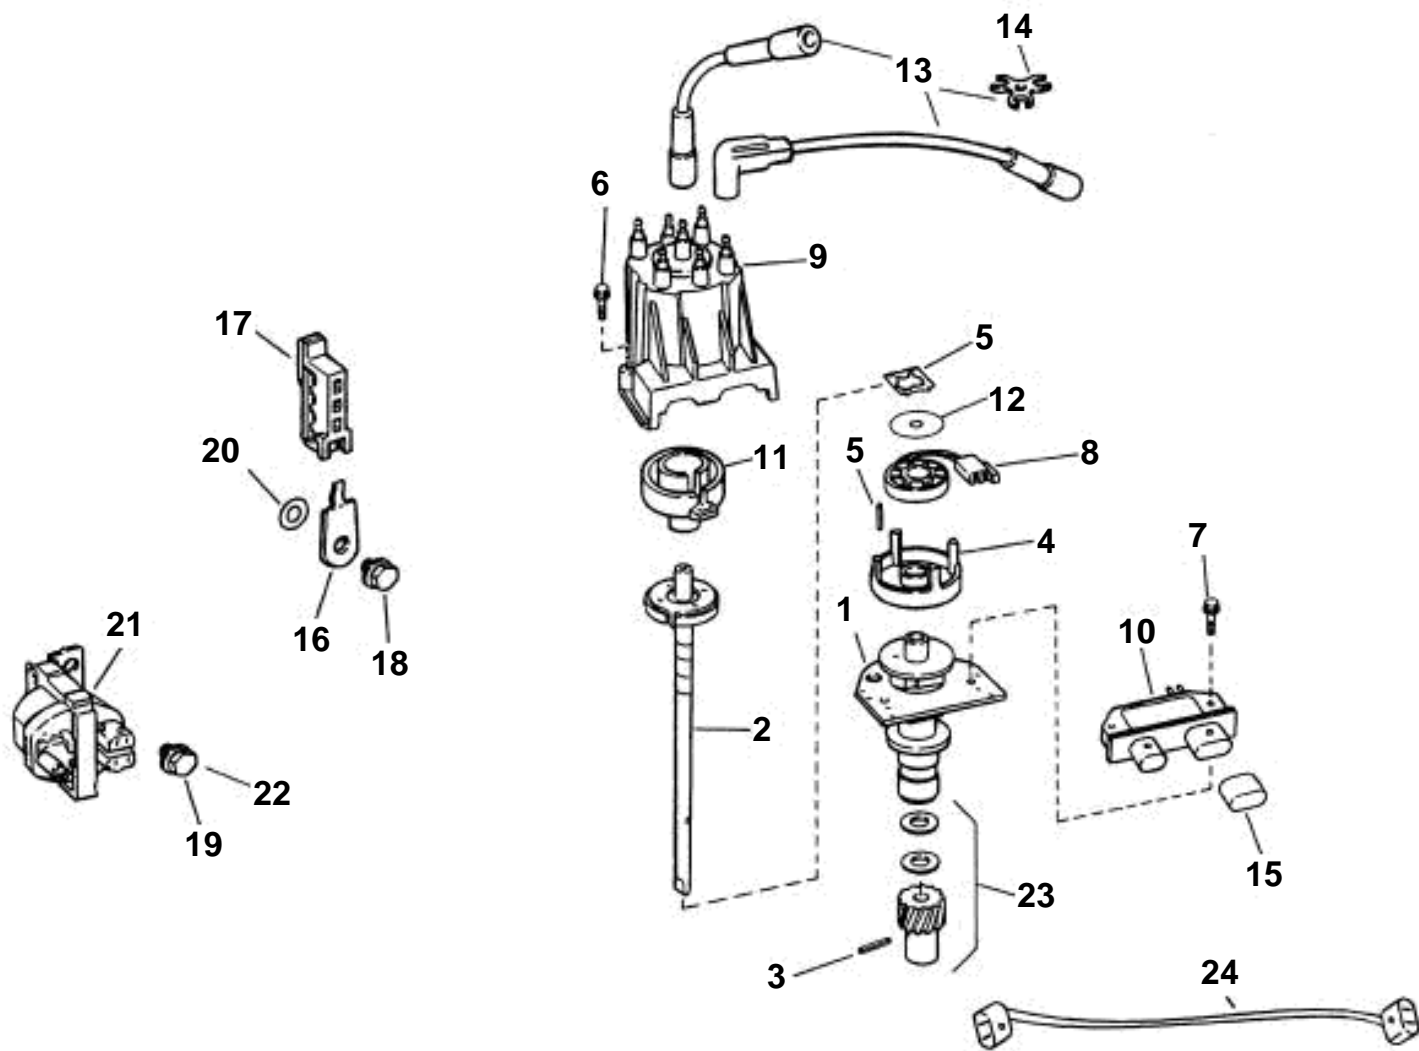

# DISTRIBUTOR & IGNITION COIL

# DISTRIBUTOR & IGNITION COIL

REF	PART NO.	QTY	DESCRIPTION
		1	Distributor
1	3854310	1	· Housing
2	3854312	1	· Shaft
3	3853316	1	· Locating pin, Locating
4	3854309	1	· Pole shoe
5	3853317	1	· Retainer
6	3853318	2	· Screw, Cap
7	3853319	2	· Screw, Module
8	3854001	1	· Coil, Pickup
9	3854331	1	· Distributor cap
10	3854003	1	· Module
11	3854311	1	· Rotor
12	3854552	1	· Shield, Pickup coil
13	3851816	1	Ignition cable kit, High tension leads
14	3852492	4	· Retainer, 3-Wire
15	3850645	1	Cap, Distributor plug
16	3852827	2	Bracket, Lead retainer
17	3852619	2	Retainer, Ignition leads
18	3853557	2	Screw, Retainer
19	3853557	2	Screw, Coil to bracket
20	3852162	1	Washer, Spacer
21	3854922	1	Ignition coil
22	3853557	1	Screw, Coil bracket
23	3854557	1	Repair kit
24	3854084	1	Cable, Distributor to coil